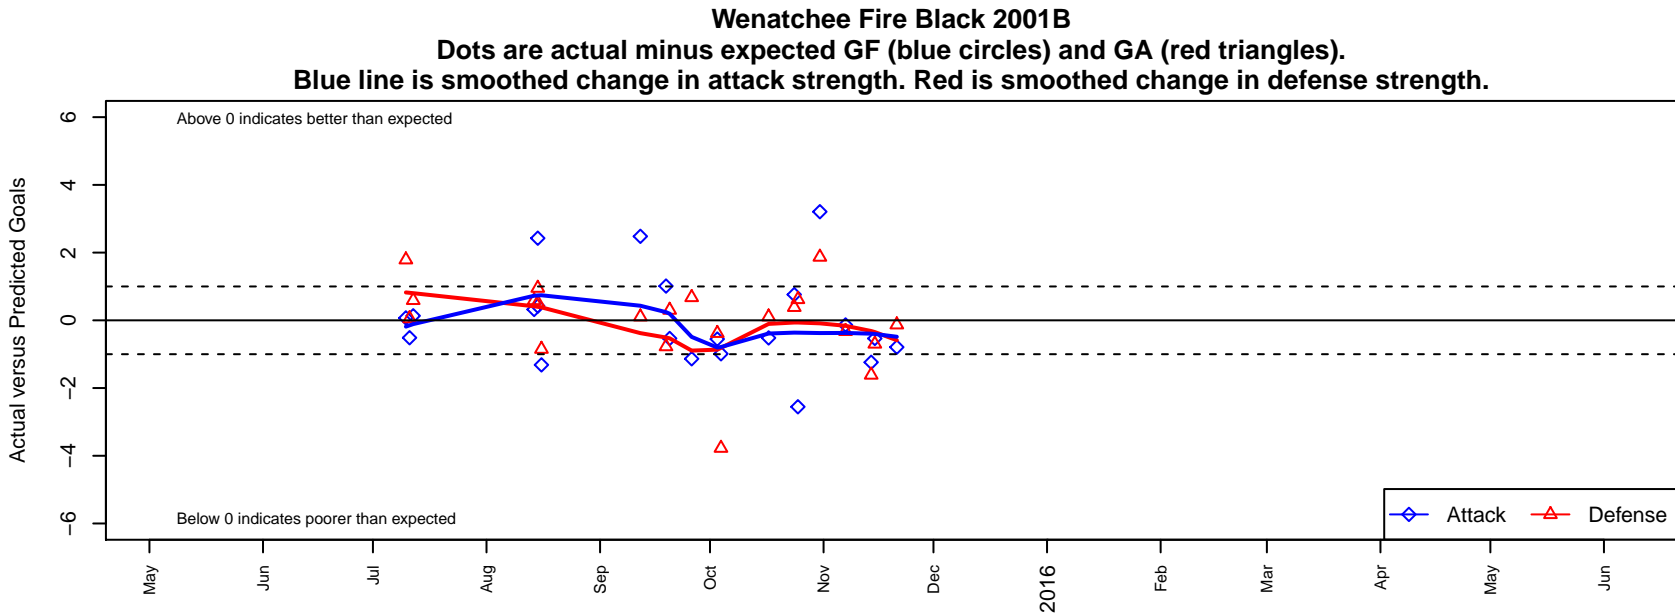

**attack and defense variance (black dot)
relative to other teams
and top 10 in region**

**attack and defense rating
relative to others at age
and all opponents in last 13 months**

Wenatchee Fire Black 2001B

Wenatchee Fire FC
Wenatchee, WA
B01 total strength=1226
attack=6.95 defense=2.76
fall league = PSPL WSPL 2 U14
notes= Slife 2013, Oyston 2014-5;
switched to 2001 in
2015.

alt names used:
Wenatchee FC B01 Black-Oyston
WENATCHEE FC WENATCHEE FC B01 BLACI

Venues played:
2015 Nike Crossfire Challenge Gold Group U14
2015 Skagit Super Cup U14 Gold
2015 PSPL WSPL 2 U14