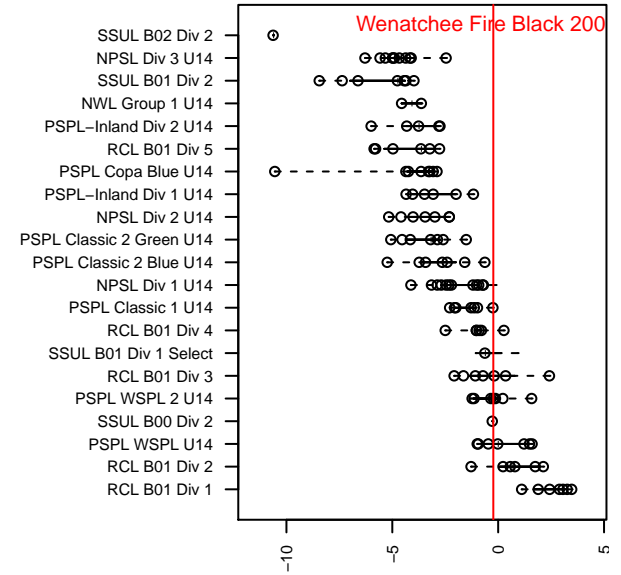

**attack and defense rating
relative to others at age
and all opponents in last 13 months**